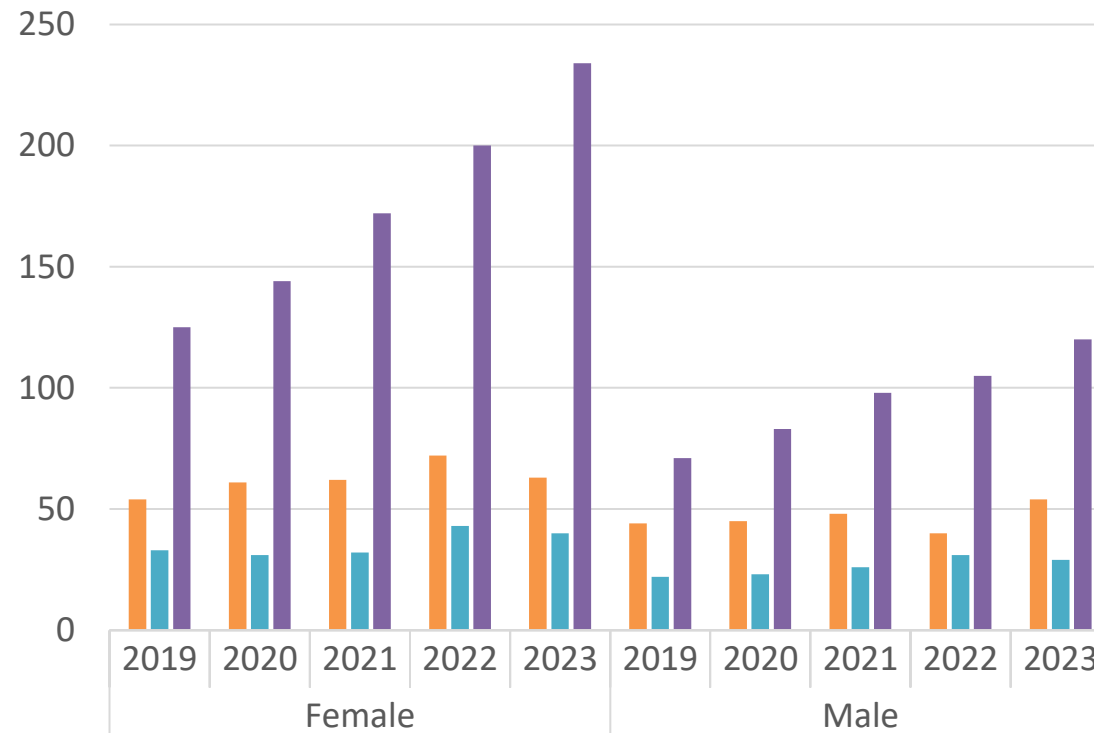

Employment type and gender 2019-2023

Specialist Large Animal Practice	54	61	62	72	63	44	45	48	40	54
Specialist Other	33	31	32	43	40	22	23	26	31	29
Specialist Small Animal Practice	125	144	172	200	234	71	83	98	105	120