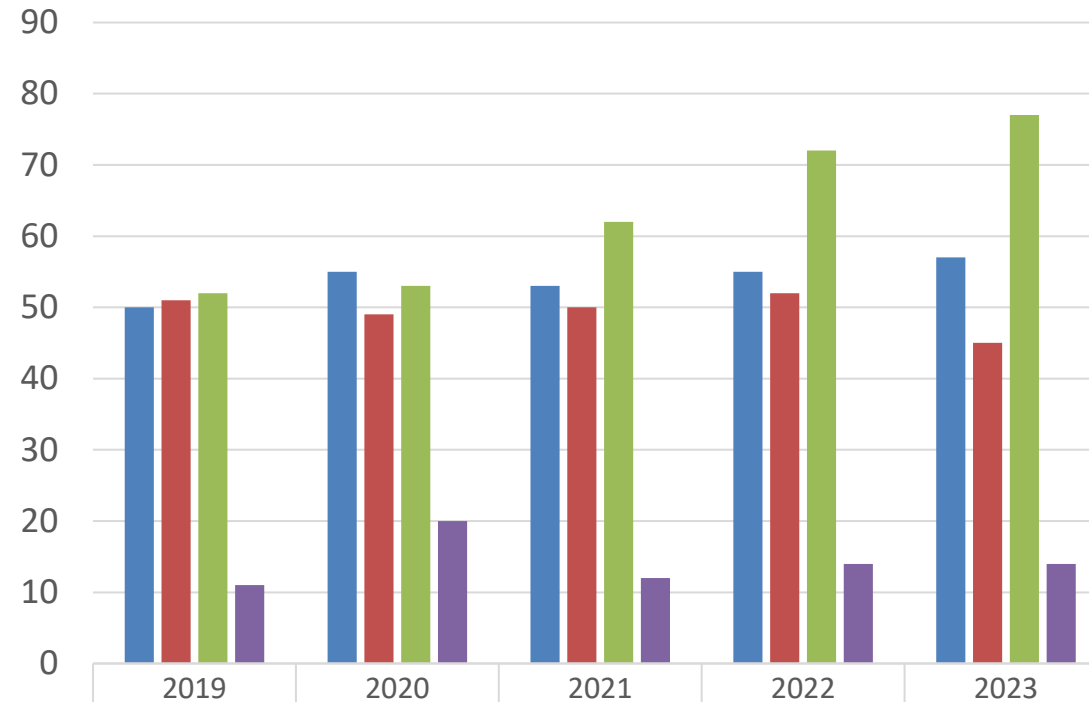

Employment type government practice 2019-2023

■ Government Officer Commonwealth	50	55	53	55	57
■ Government Officer LLS	51	49	50	52	45
■ Government Officer NSW	52	53	62	72	77
■ Government Research & Development	11	20	12	14	14