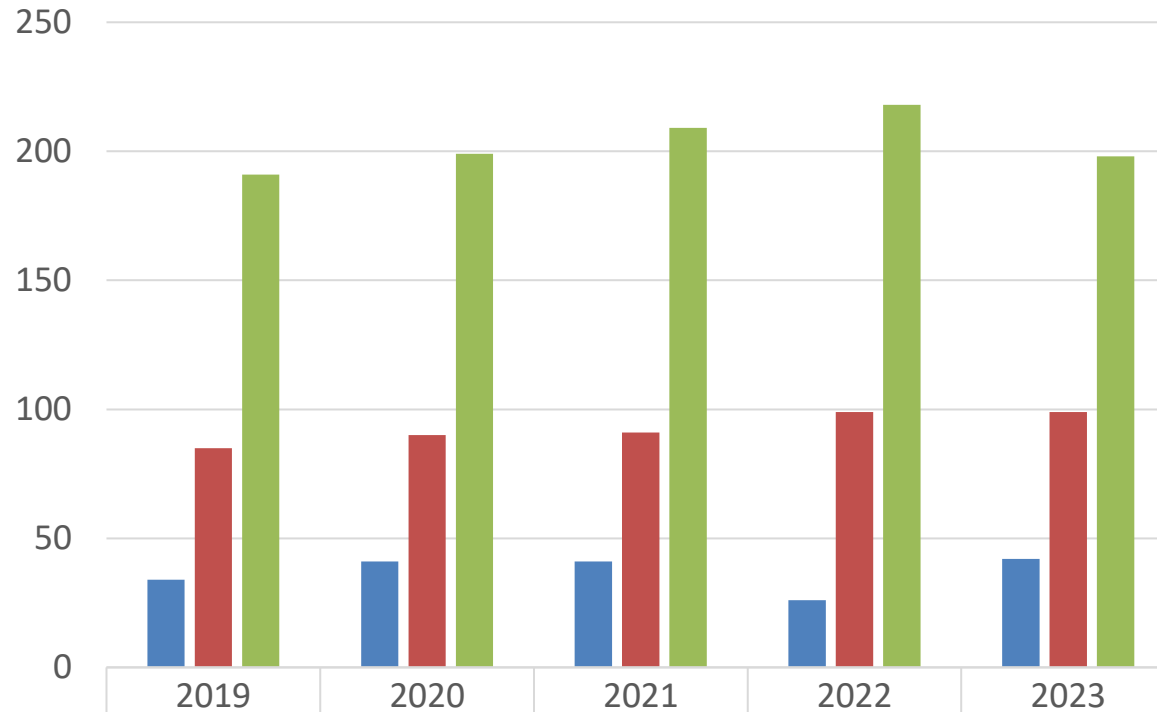

Not practicing 2019-2023

Currently Not Practising	34	41	41	26	42
Non-Veterinary Pursuit	85	90	91	99	99
Retired	191	199	209	218	198