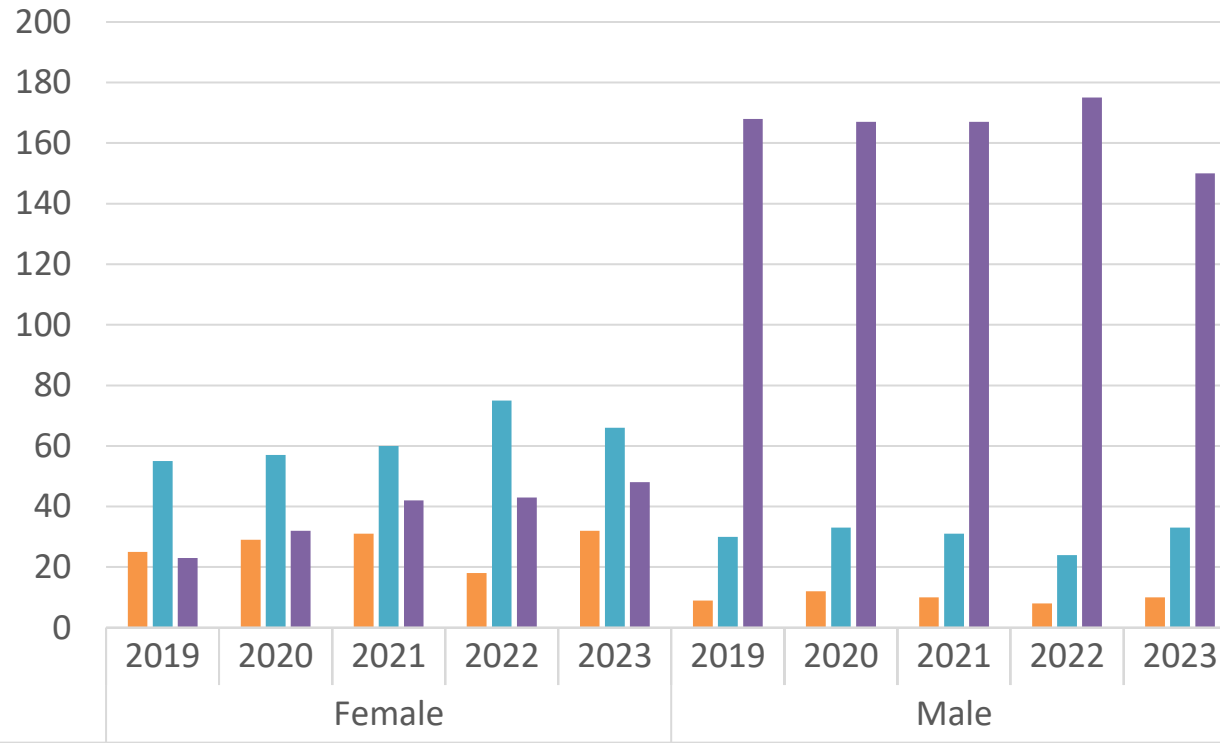

# Gender 2019-2023

# Employment type and gender 2019-2023

# Employment location and gender 2019-2023

	Female					Male				
	2019	2020	2021	2022	2023	2019	2020	2021	2022	2023
Major Cities of Australia	1254	1372	1441	1597	1669	735	759	753	884	906
Inner Regional Australia	580	592	634	729	764	424	406	428	548	527
Outer Regional Australia	139	147	164	186	186	106	104	105	117	120
Remote Australia	9	7	8	11	12	2	3	4	3	4
Very Remote Australia	5	5	5	8	8					

# Not practicing and gender 2019-2023