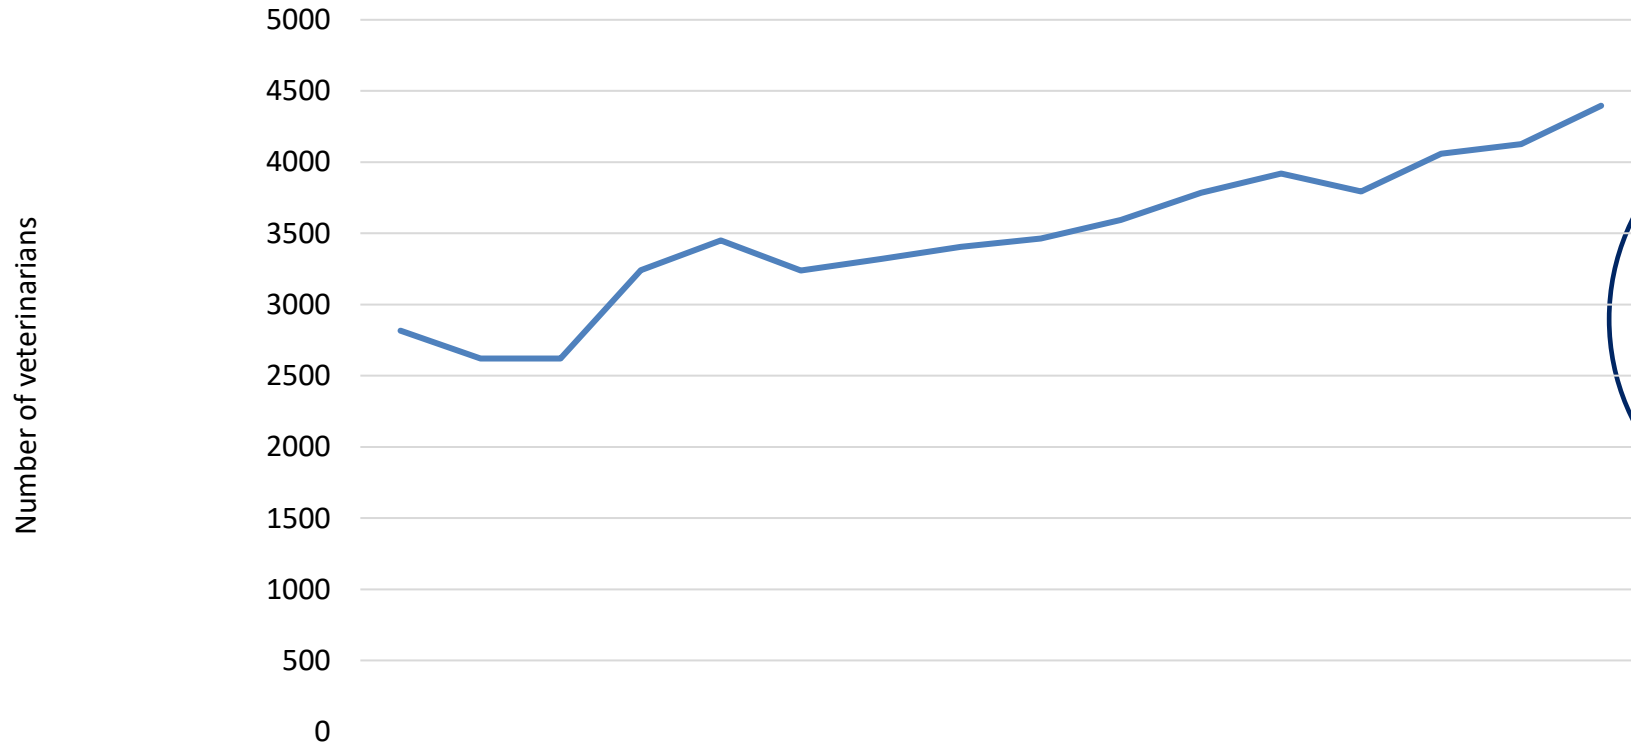

Veterinary
Practitioners
Board

Demographic data for veterinarians in NSW

John Baguley

Agenda

Registrations

Employment
types

Employment
location

Gender

Summary

Total registrants 2007-2022

	2007	2008	2009	2010	2011	2012	2013	2014	2015	2016	2017	2018	2019	2020	2021	2022
— Total Registrations	2817	2620	2620	3241	3449	3239	3319	3405	3464	3593	3784	3919	3794	4058	4126	4396

Registration types 2007-2022

	2007	2008	2009	2010	2011	2012	2013	2014	2015	2016	2017	2018	2019	2020	2021	2022
— Total Honorary Registrations	261	265	319	342	397	390	407	451	449	439	441	417	361	363	335	341
— Total Limited Registrations	7	10	11	13	9	11	8	6	9	15	20	16	20	22	25	48
— Total Specialist Registrations	113	114	105	106	132	115	129	133	149	154	163	127	140	170	174	189