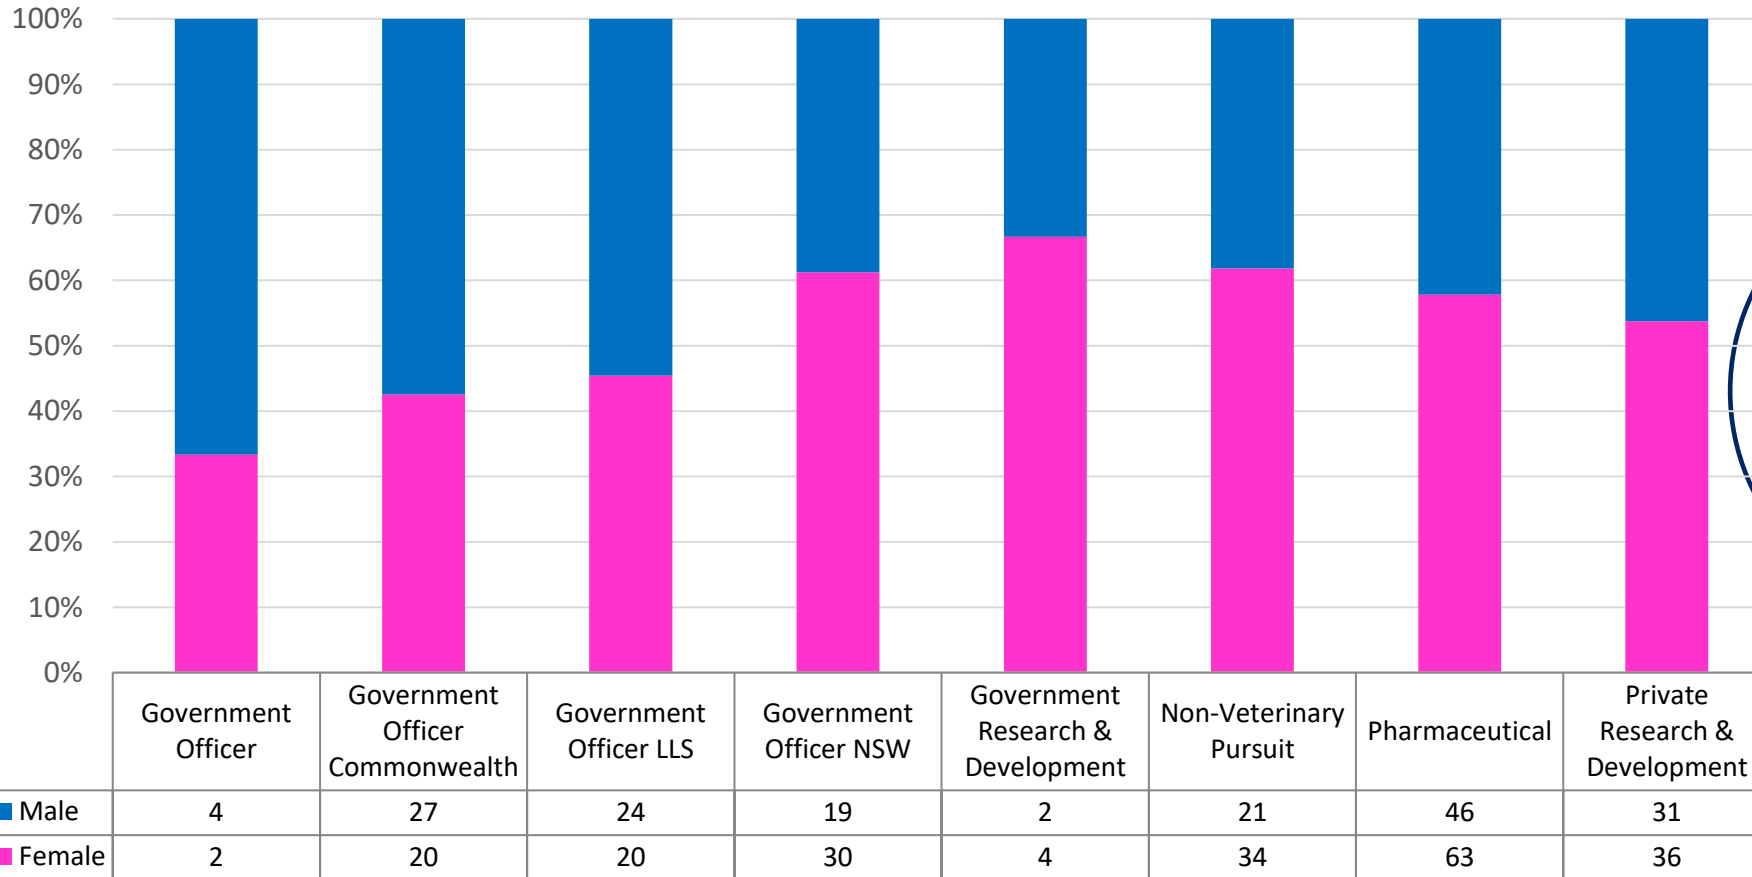

Employment type non-clinical 2015