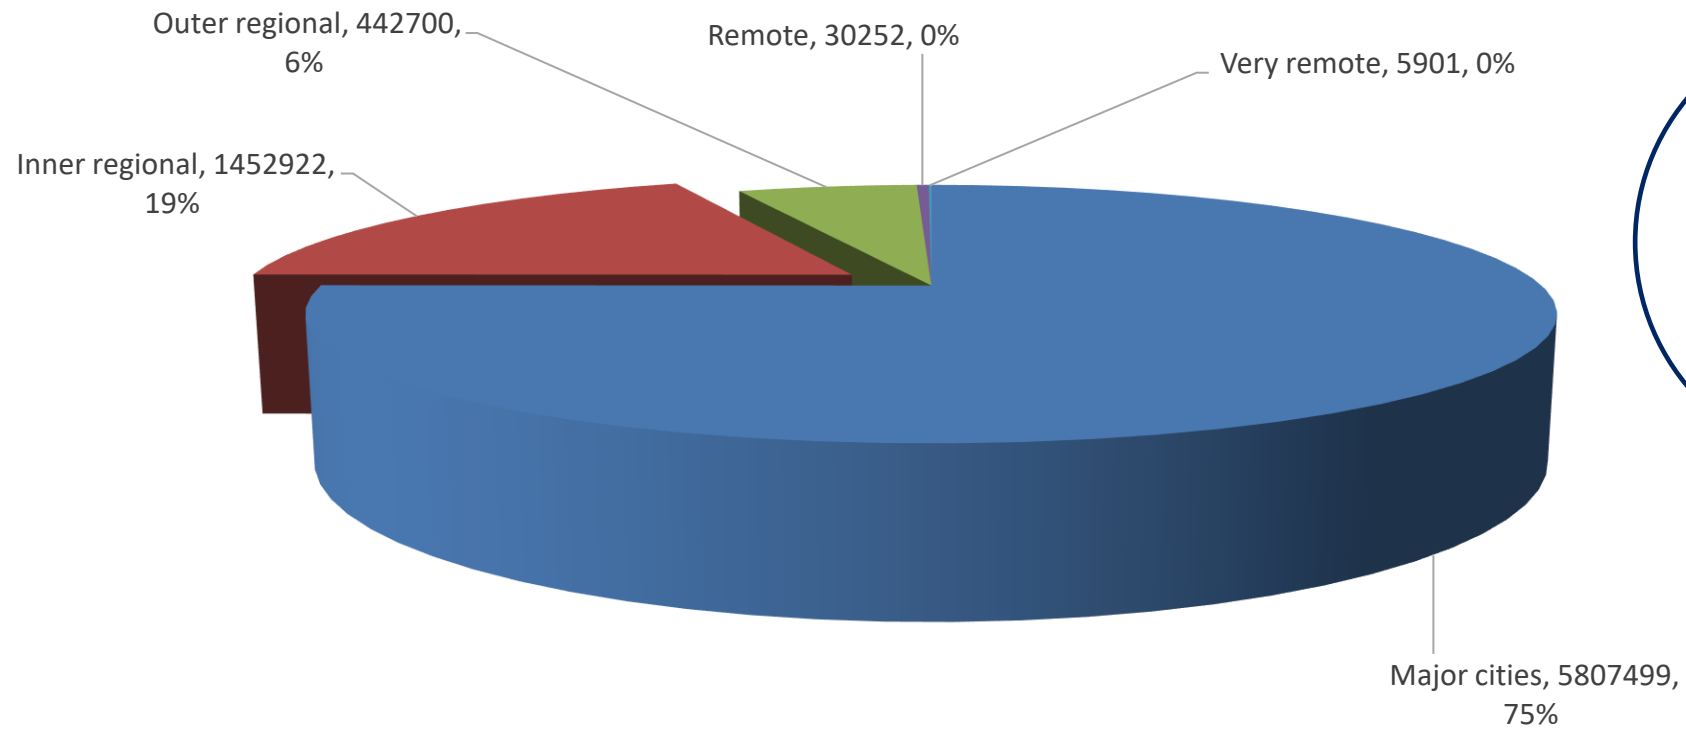

Changes to the Register 2007-2022

	2007	2008	2009	2010	2011	2012	2013	2014	2015	2016	2017	2018	2019	2020	2021	2022
New Registrations	235	231	267	272	306	234	257	260	261	251	293	313	300	339	302	295
Removals	290	320	258	257	258	289	188	254	298	194	276	368	237	277	138	159
Restorations	85	159	113	116	98	115	63	90	75	85	121	193	116	102	107	79

Employment type general practice 2015

Employment type general and specialist practice 2015

Employment location remoteness areas

Remoteness index NSW population 2016

Employment location remoteness index 2015