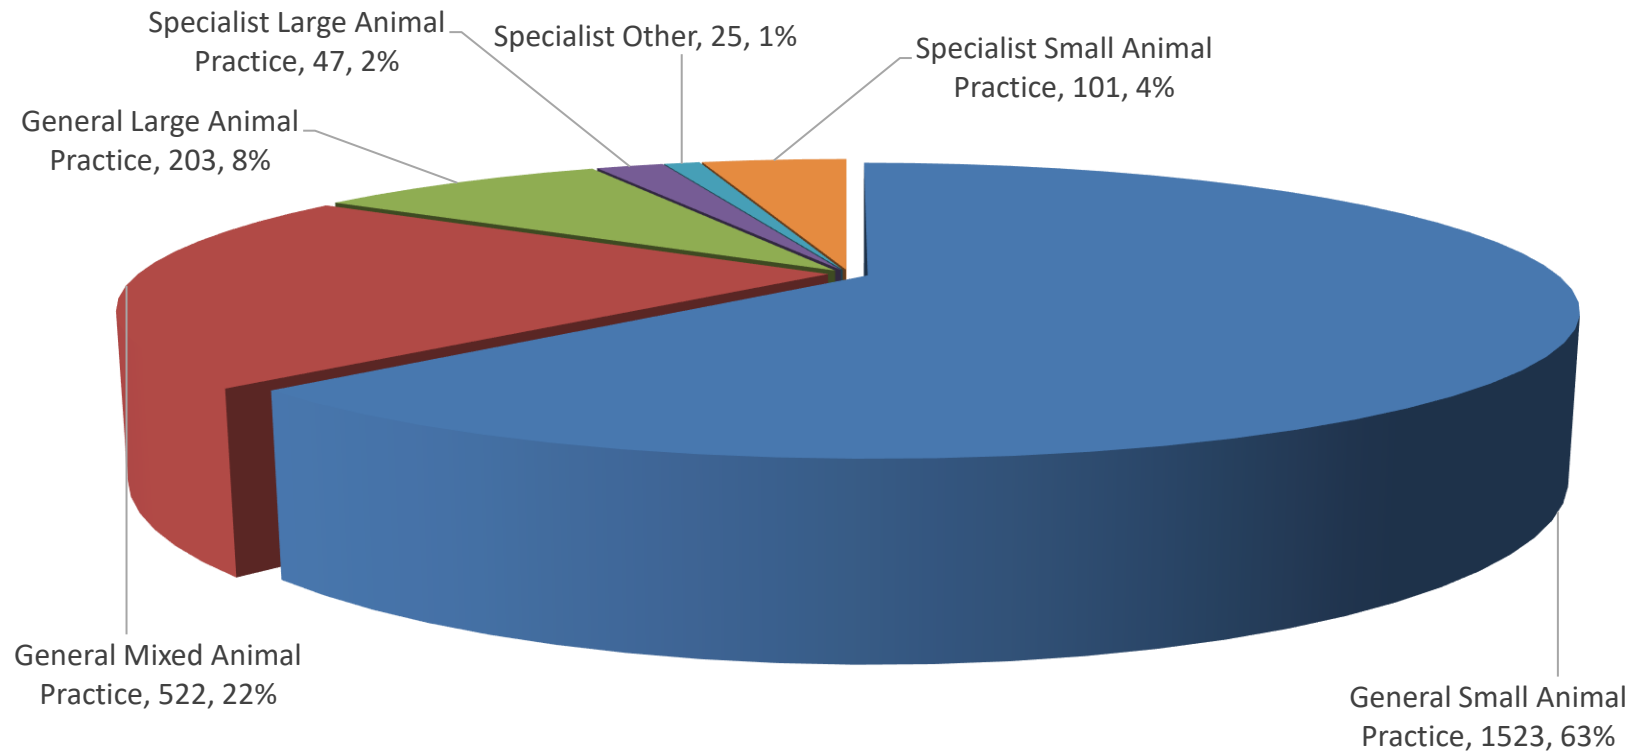

Employment type general and specialist practice 2015