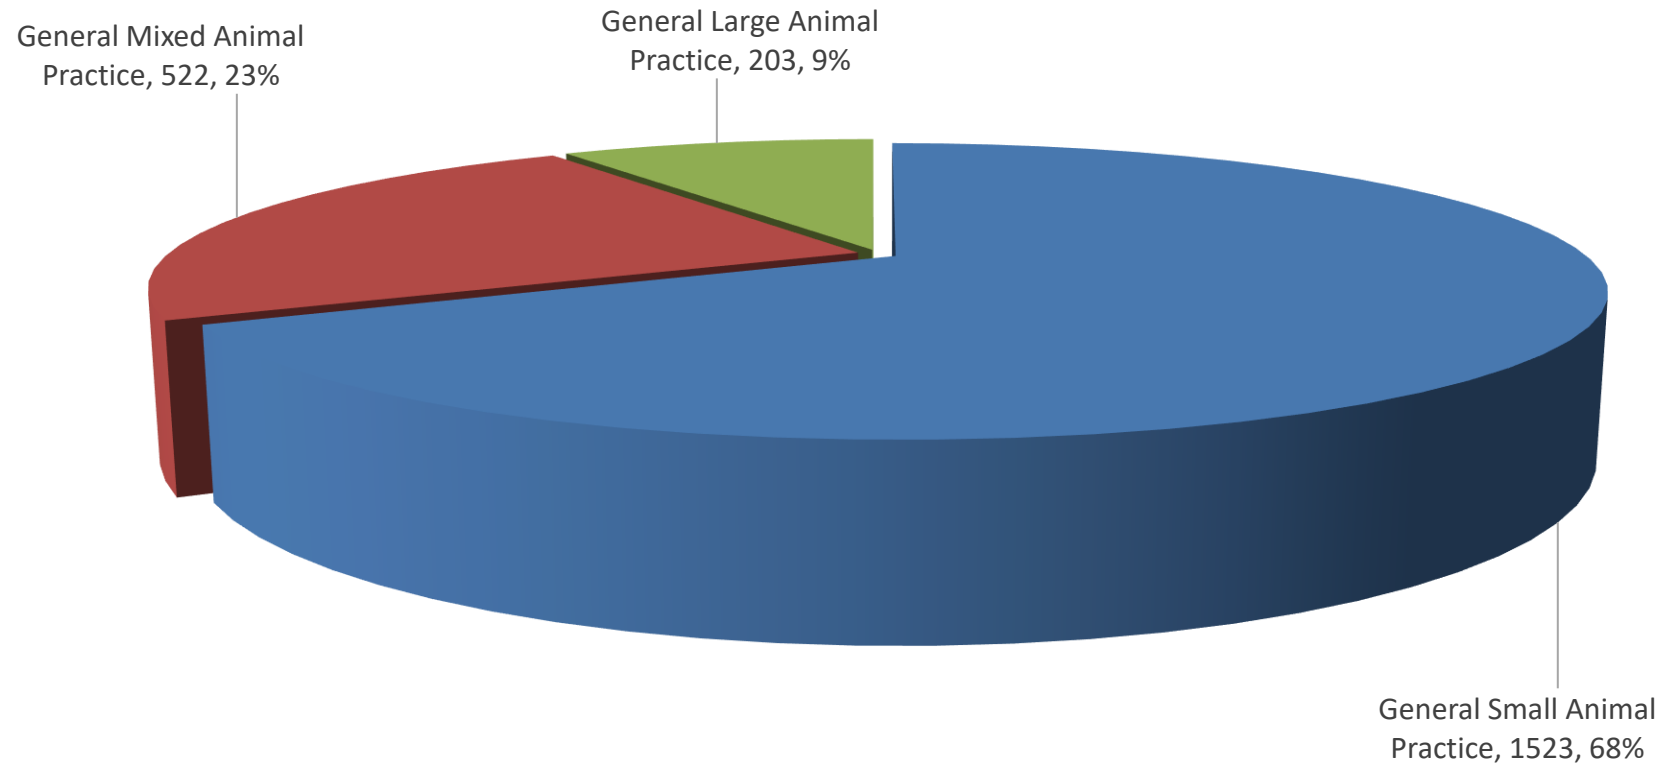

Employment type general practice 2015