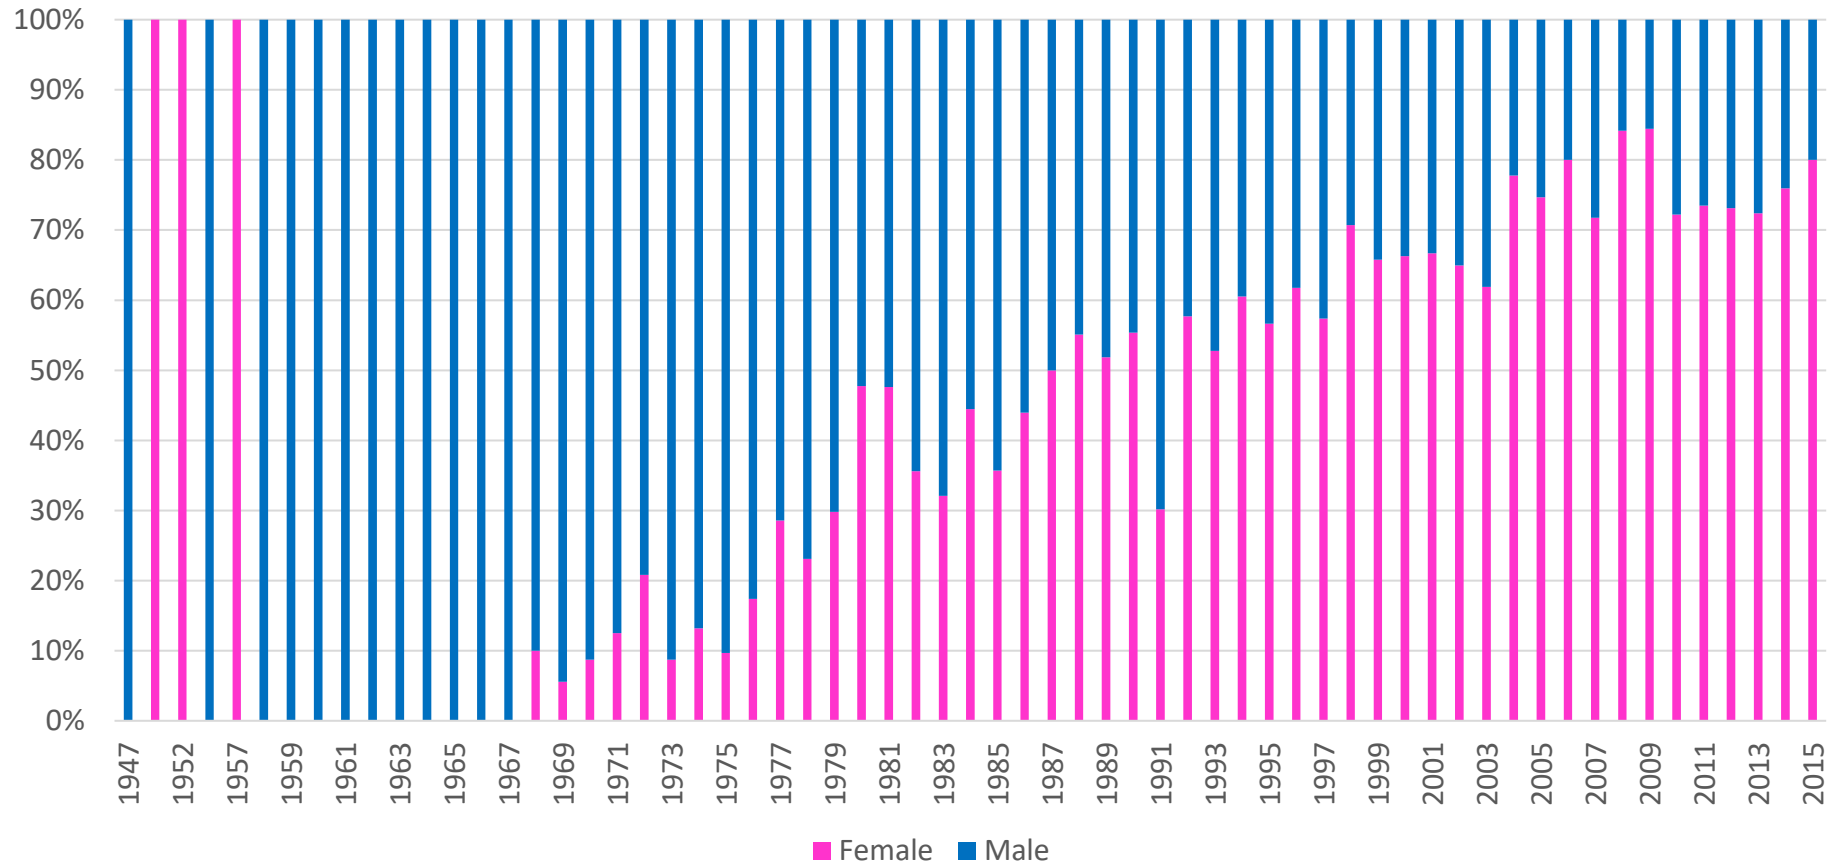

Gender distribution by year of graduation 2015