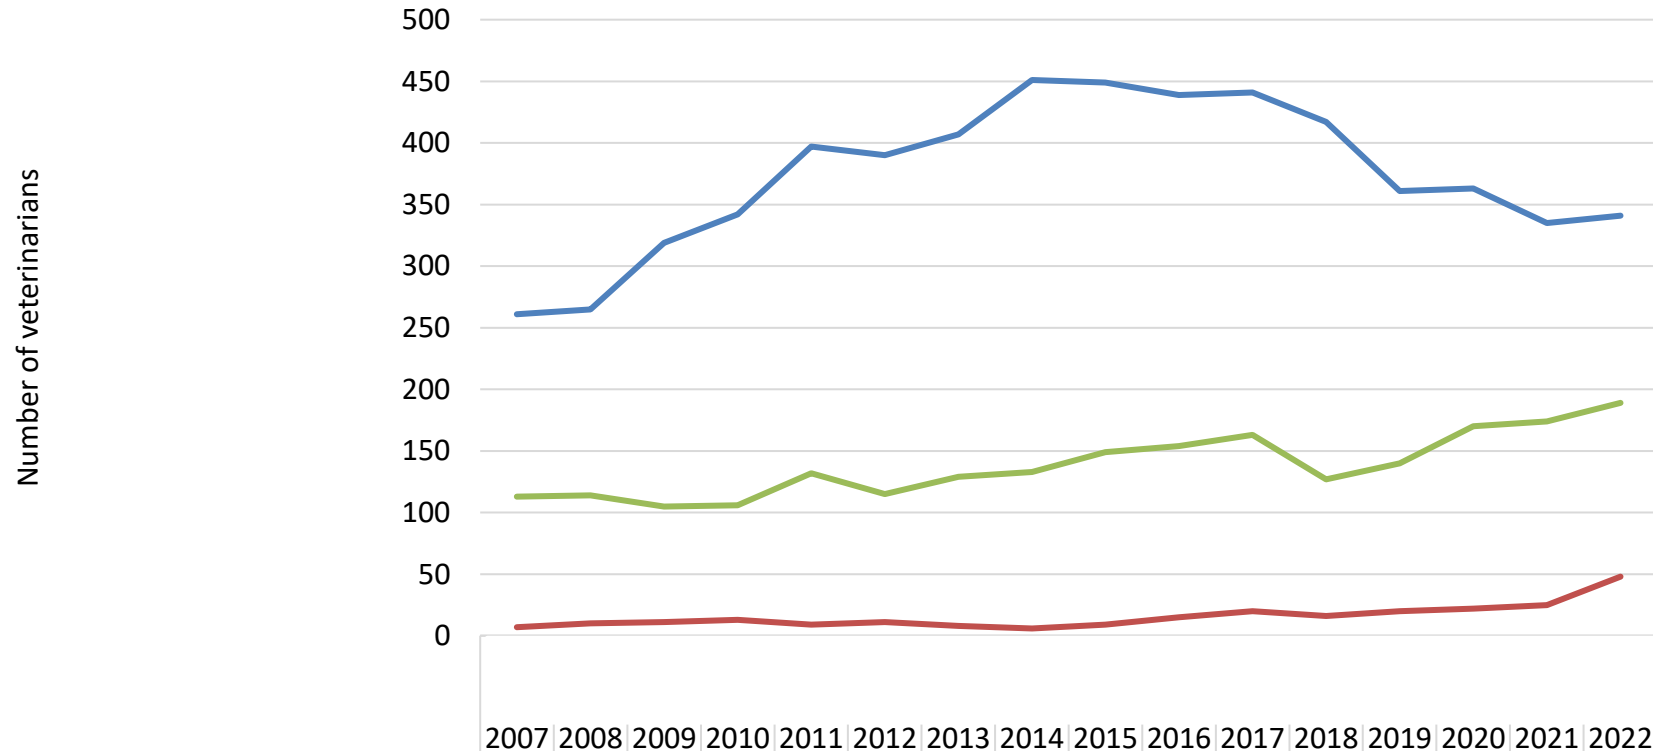

Veterinary
Practitioners
Board

Demographic data for veterinarians in NSW

John Baguley

Agenda

Registrations

Employment
types

Employment
location

Gender

Summary

Total registrants 2007-2022

	2007	2008	2009	2010	2011	2012	2013	2014	2015	2016	2017	2018	2019	2020	2021	2022
— Total Registrations	2817	2620	2620	3241	3449	3239	3319	3405	3464	3593	3784	3919	3794	4058	4126	4396

Registration types 2007-2022

	2007	2008	2009	2010	2011	2012	2013	2014	2015	2016	2017	2018	2019	2020	2021	2022
— Total Honorary Registrations	261	265	319	342	397	390	407	451	449	439	441	417	361	363	335	341
— Total Limited Registrations	7	10	11	13	9	11	8	6	9	15	20	16	20	22	25	48
— Total Specialist Registrations	113	114	105	106	132	115	129	133	149	154	163	127	140	170	174	189