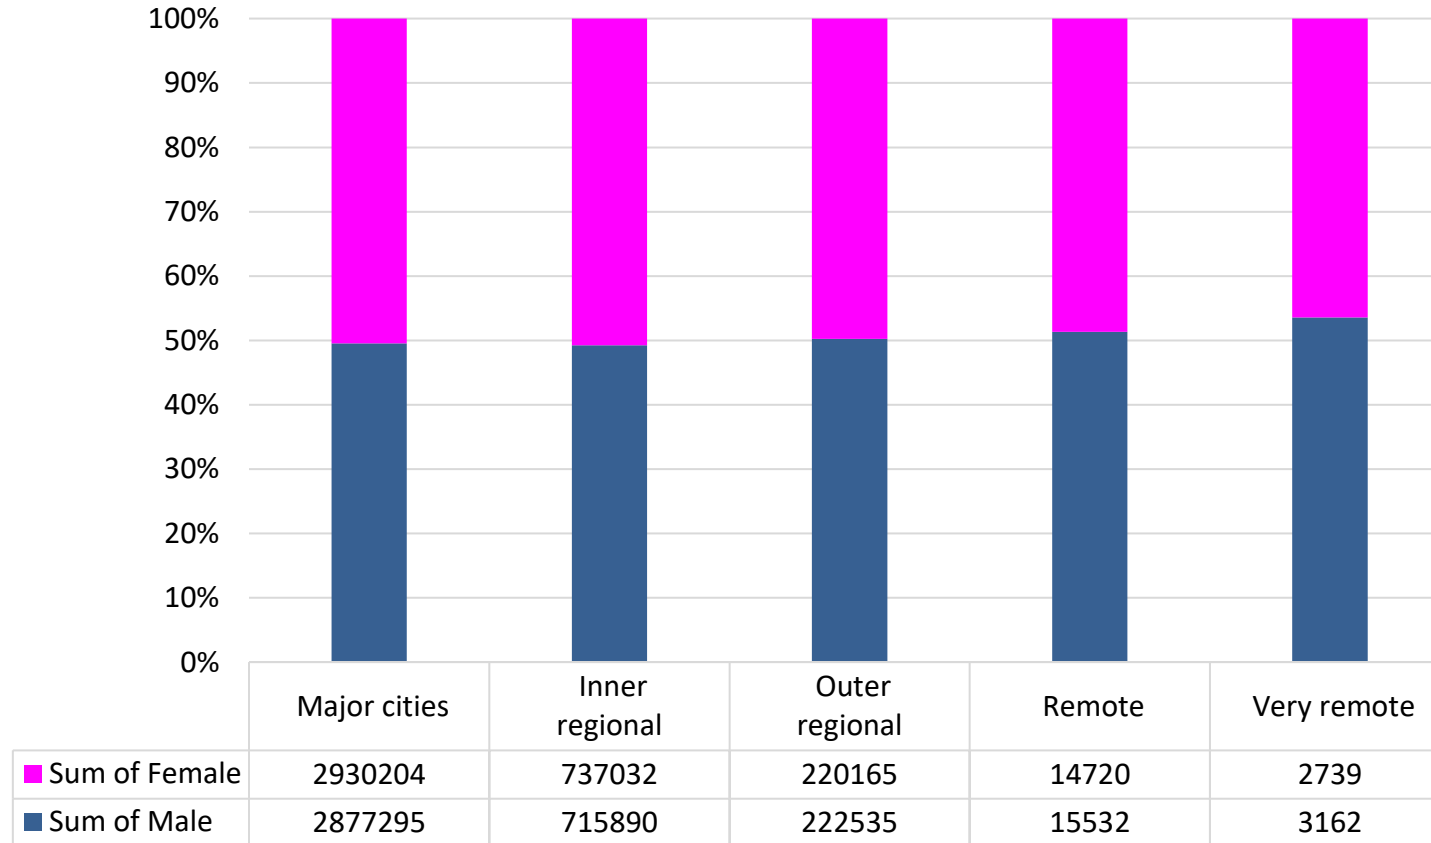

Gender distribution by remoteness index (NSW) 2016