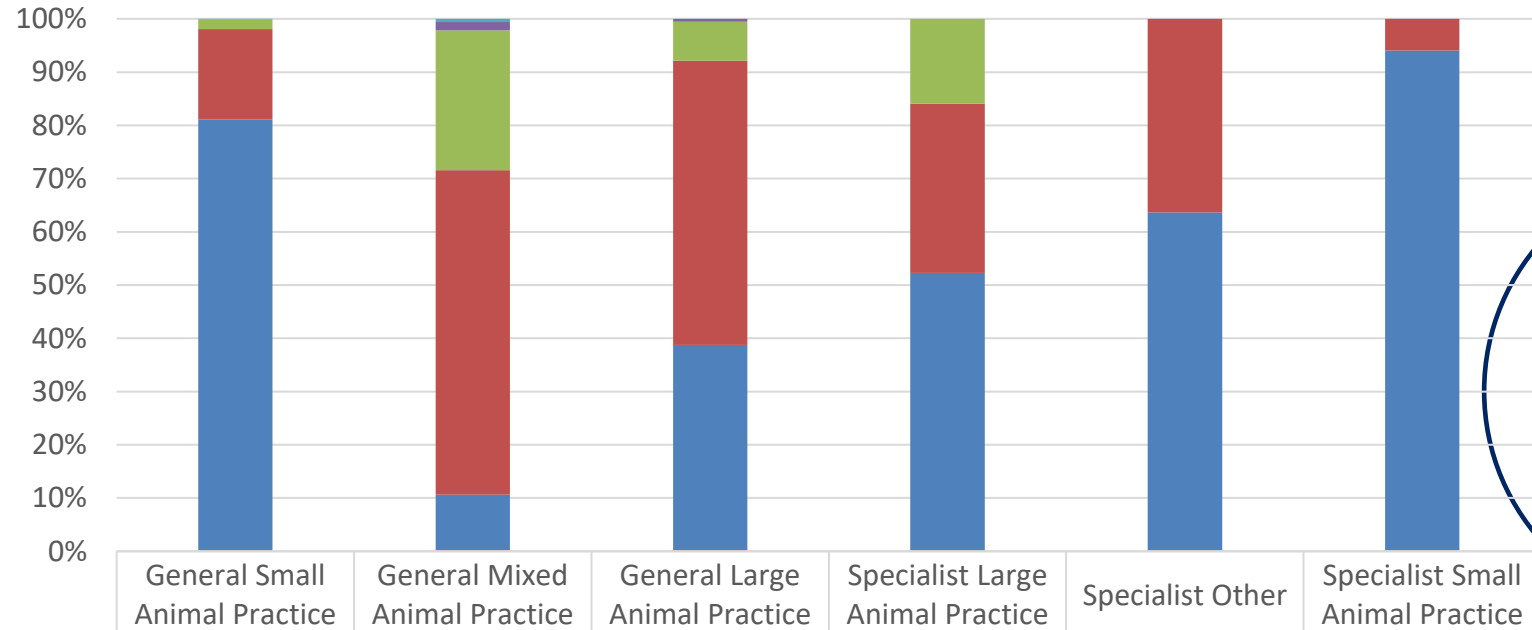

Employment type general practice 2015

Employment type general and specialist practice 2015

Employment location remoteness areas

Remoteness index NSW population 2016

Employment location remoteness index 2015

Type of practice and employment location 2015

Gender distribution 2015

Gender distribution clinical practice 2015

	General Small Animal Practice	General Mixed Animal Practice	General Large Animal Practice	Specialist Large Animal Practice	Specialist Other	Specialist Small Animal Practice
■ Male	579	270	126	27	14	42
■ Female	944	252	77	20	11	59